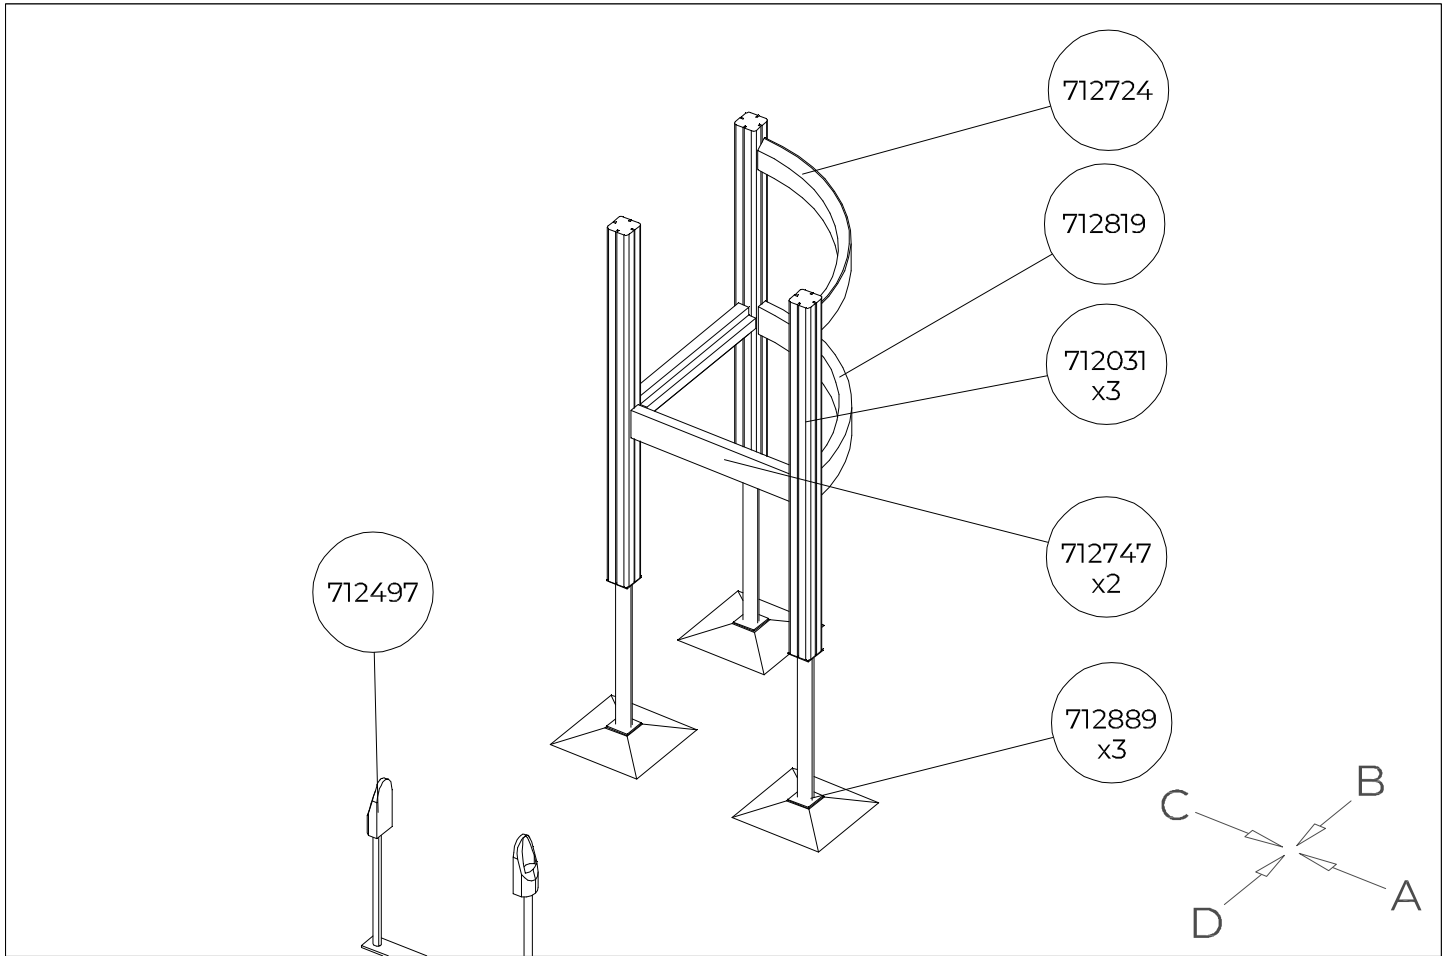

Grid size = 1000 mm

- EN/AS Impact Area 54 m<sup>2</sup>
- - - Falling Space 55 m<sup>2</sup>
- Max Falling Height 2260 mm

FFL = Finished Floor Level

FFL = Finished Floor Level

1:50

A

B

C