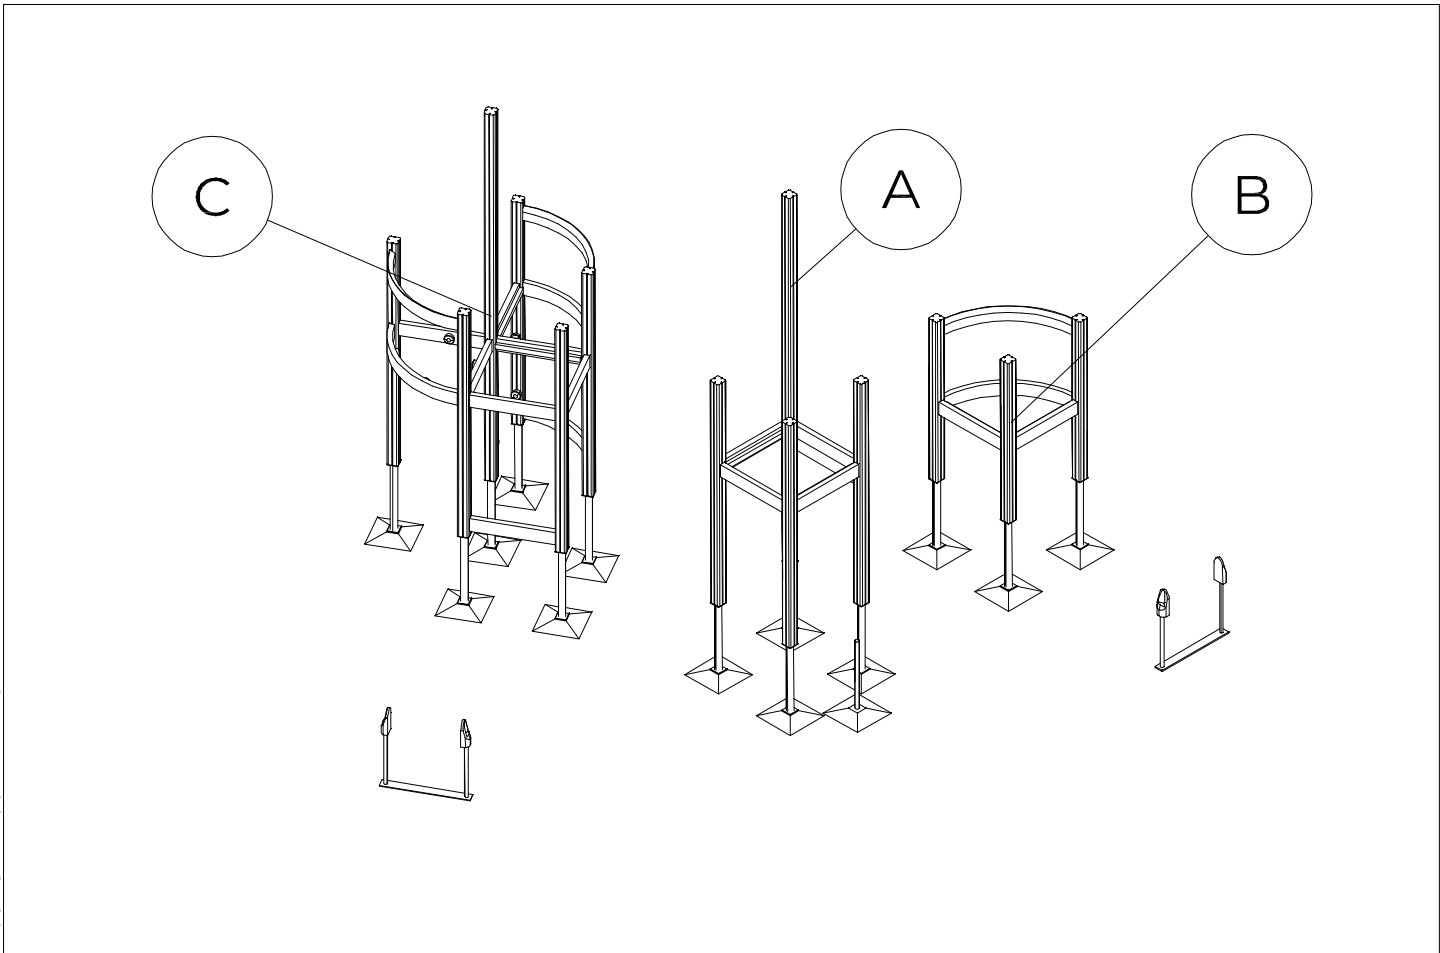

Grid size = 1000 mm

- EN/AS Impact Area 54 m<sup>2</sup>
- - - Falling Space 55 m<sup>2</sup>
- Max Falling Height 2260 mm

FFL = Finished Floor Level

FFL = Finished Floor Level

1:50

A

B

C