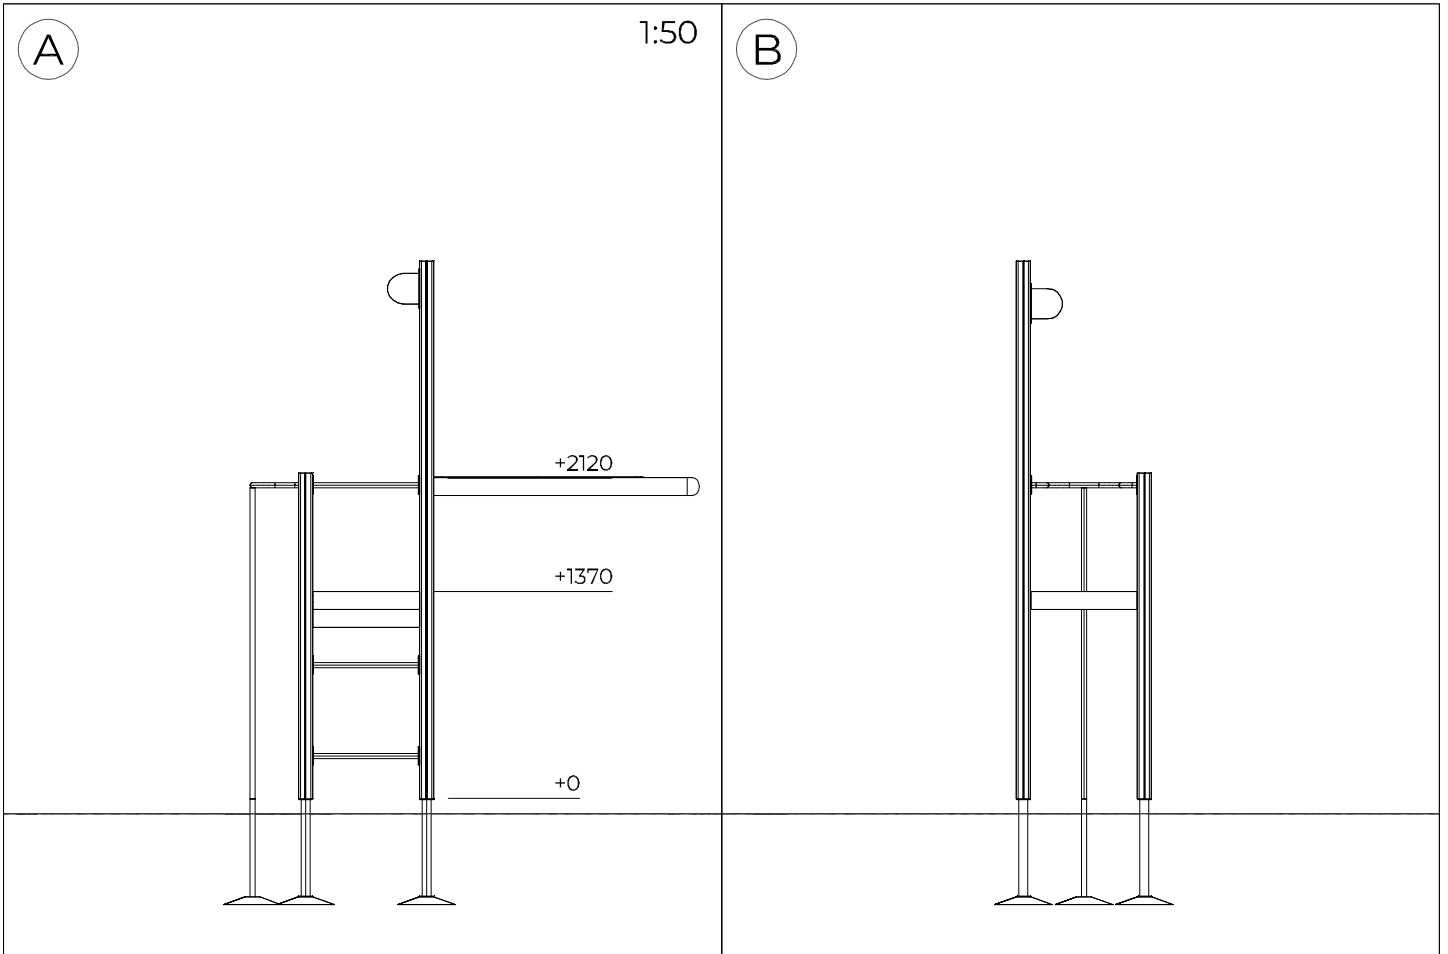

Grid size = 1000 mm

- EN/AS Impact Area 54 m<sup>2</sup>
- - - Falling Space 55 m<sup>2</sup>
- Max Falling Height 2260 mm

FFL = Finished Floor Level

FFL = Finished Floor Level

1:50

A

B

C