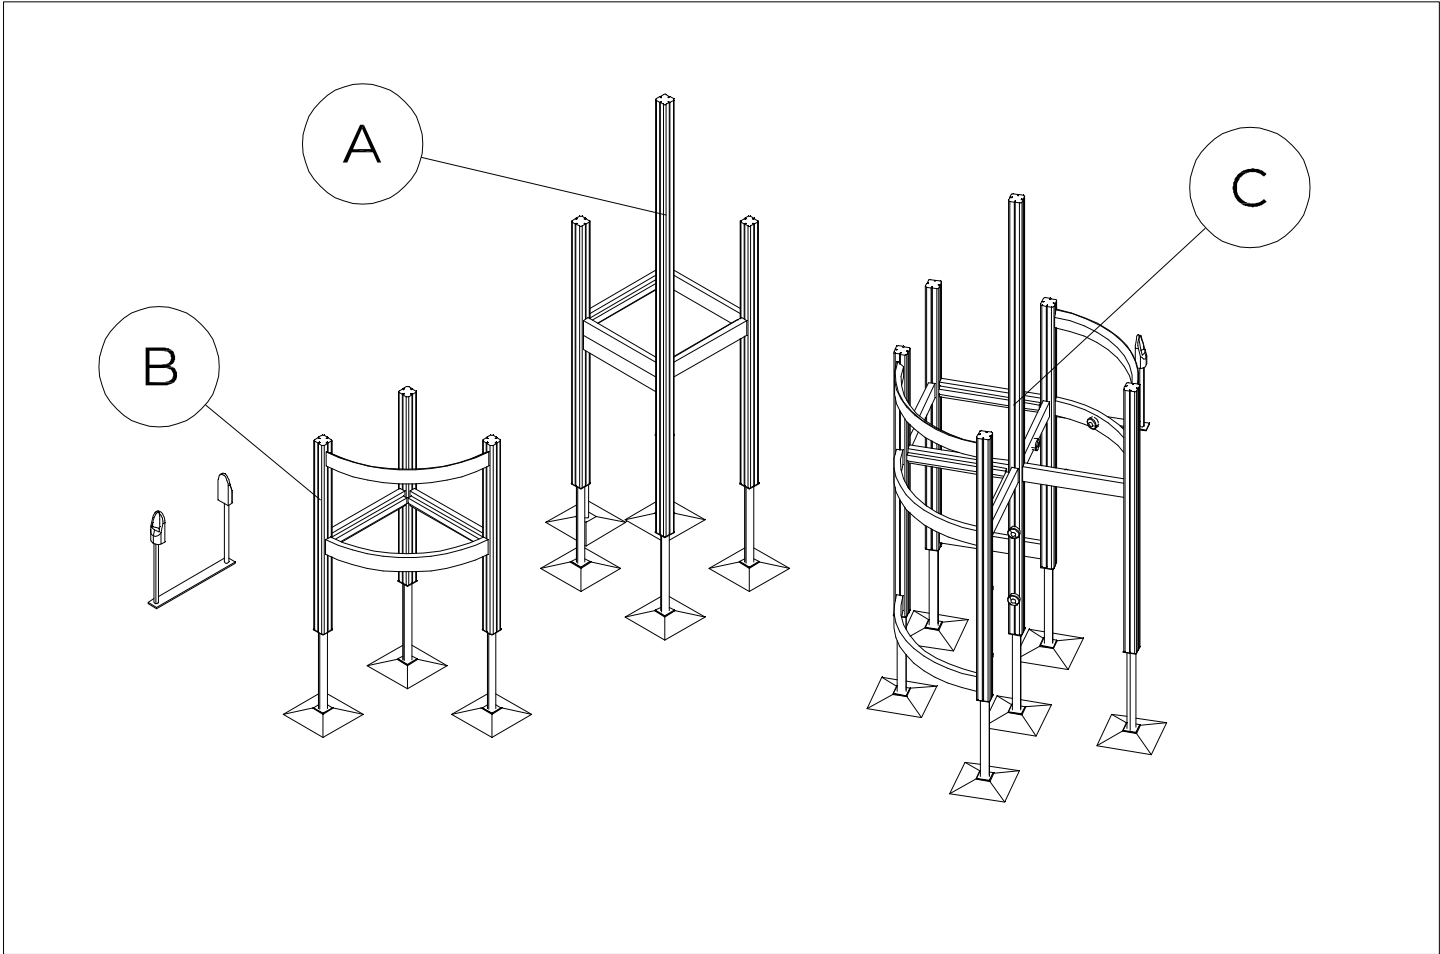

Grid size = 1000 mm

- EN/AS Impact Area 54 m<sup>2</sup>
- - - Falling Space 55 m<sup>2</sup>
- Max Falling Height 2260 mm

FFL = Finished Floor Level

FFL = Finished Floor Level

1:50

A

B

C