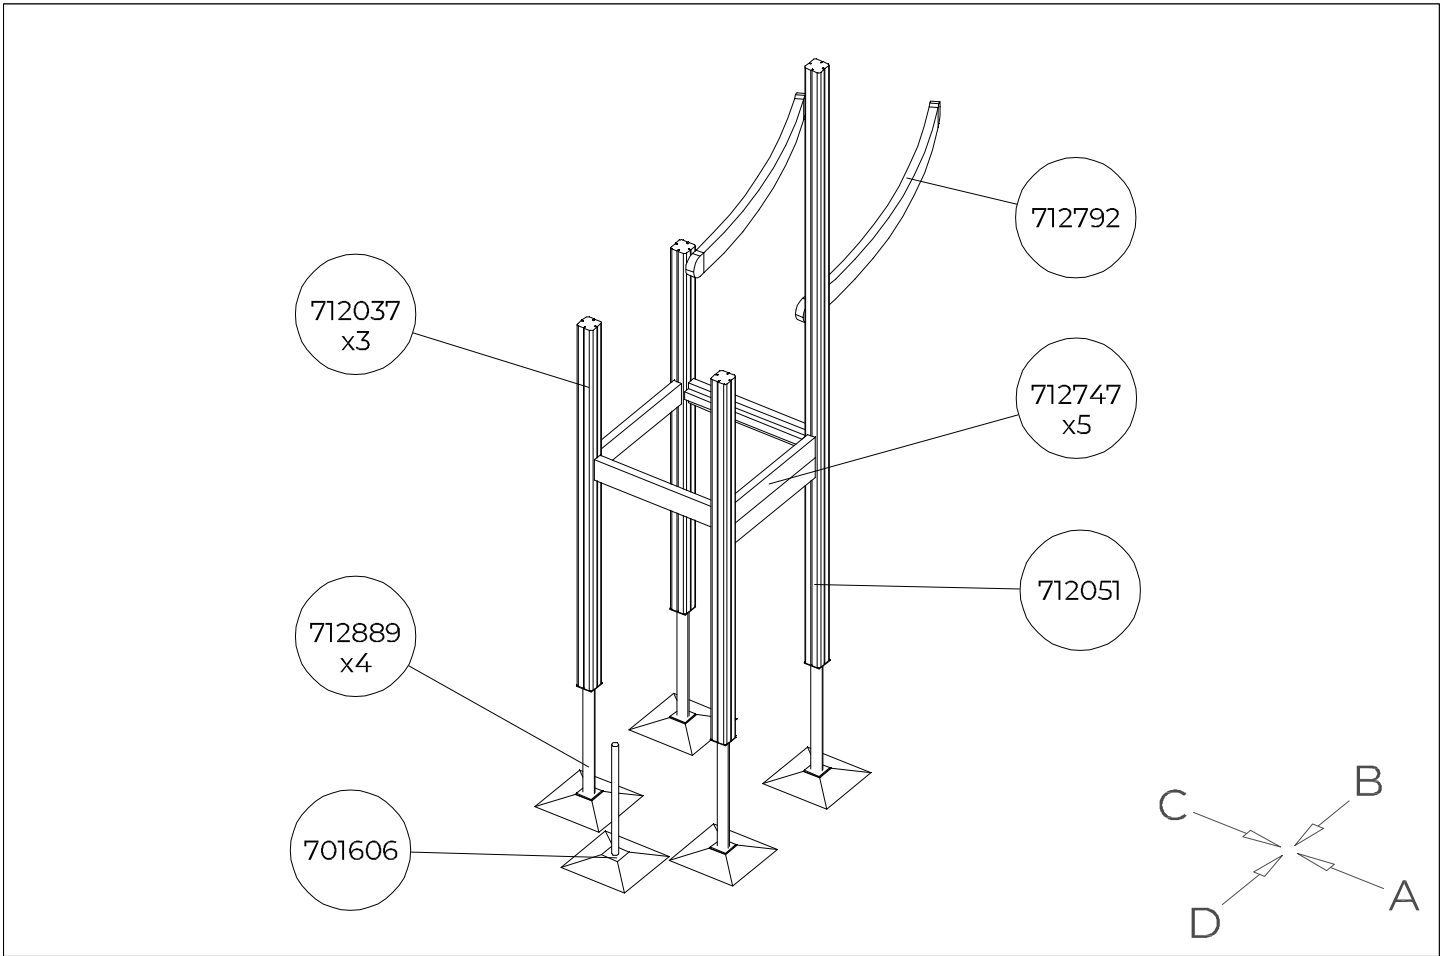

Grid size = 1000 mm

- EN/AS Impact Area 54 m<sup>2</sup>
- - - Falling Space 55 m<sup>2</sup>
- Max Falling Height 2260 mm

FFL = Finished Floor Level

FFL = Finished Floor Level

1:50

A

B

C