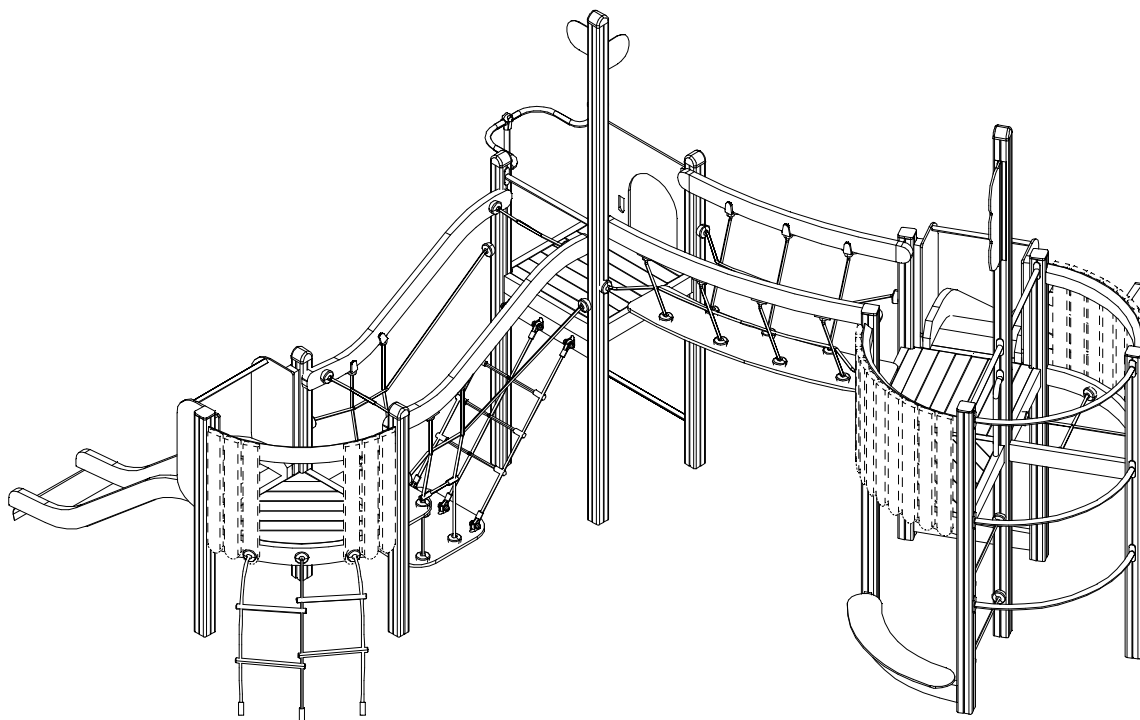

LAPPSET®

PRIME

ASENNUSOHJE
MONTERINGSANSVISNING
INSTALLATION INSTRUCTION
AUFBAUANLEITUNG
NOTICE D'INSTALLATION

DATE: 22.1.2026

F24107M