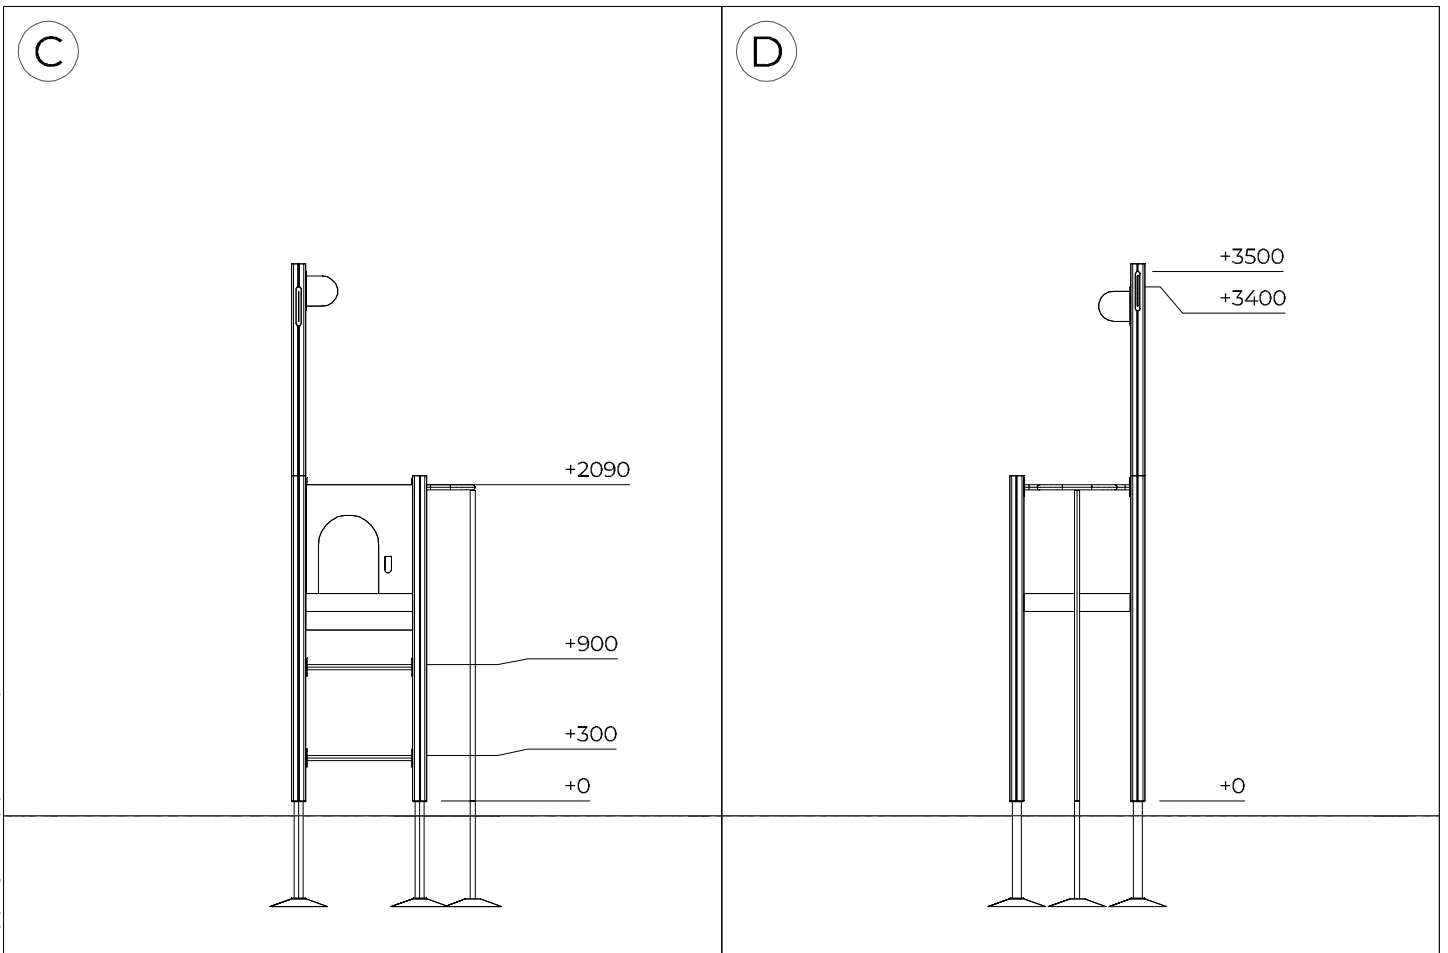

Grid size = 1000 mm

- EN/AS Impact Area 54 m<sup>2</sup>
- - - Falling Space 55 m<sup>2</sup>
- Max Falling Height 2260 mm

FFL = Finished Floor Level

FFL = Finished Floor Level

1:50

A

B

C