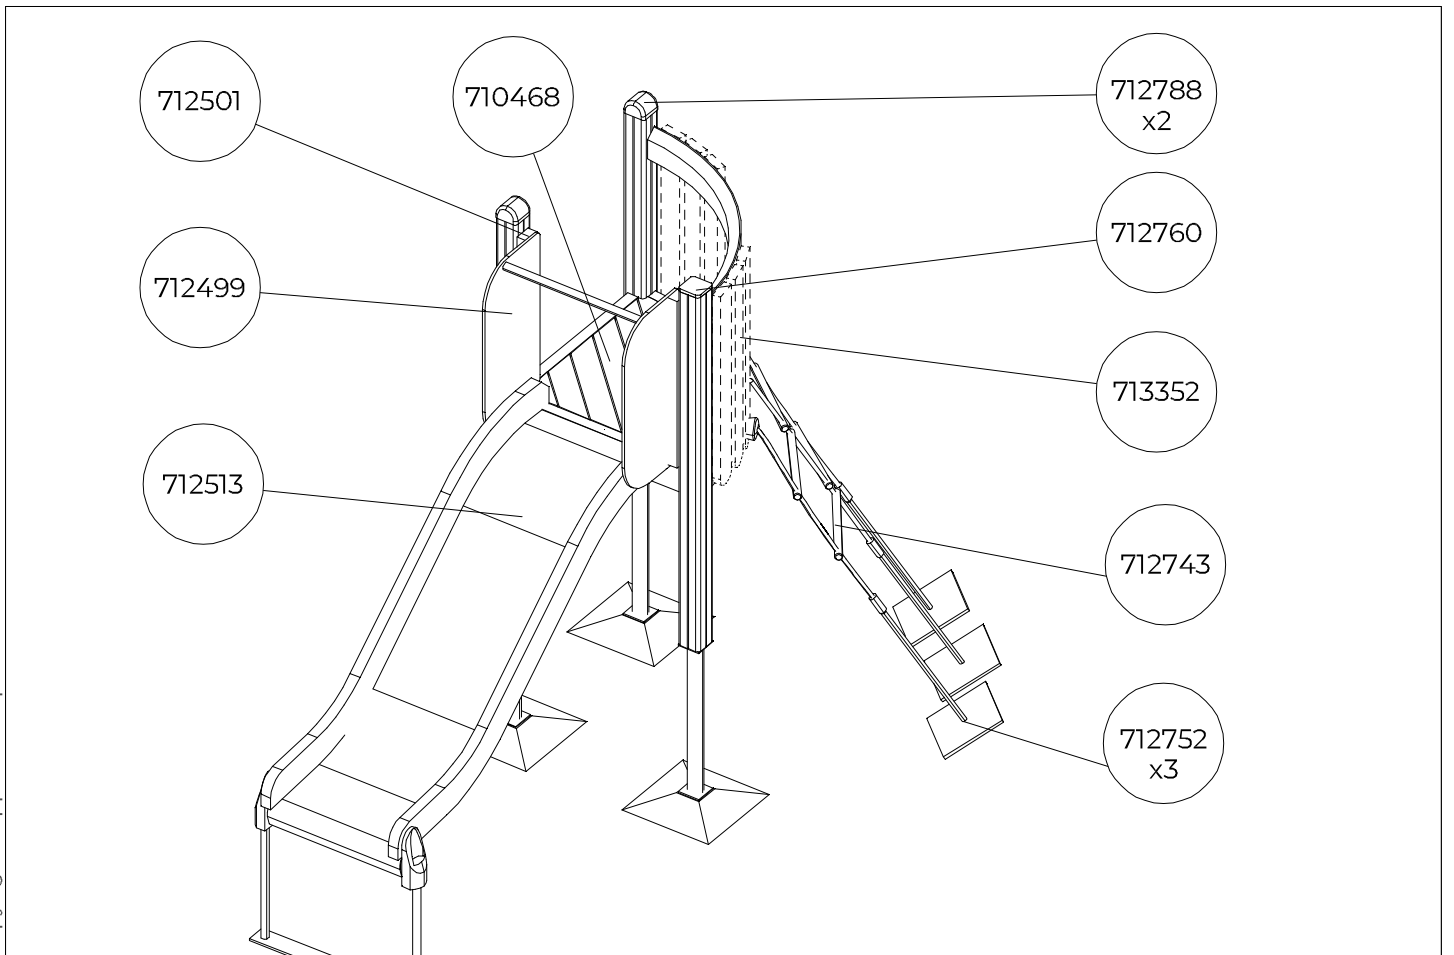

Grid size = 1000 mm

- EN/AS Impact Area 54 m<sup>2</sup>
- - - Falling Space 55 m<sup>2</sup>
- Max Falling Height 2260 mm

FFL = Finished Floor Level

FFL = Finished Floor Level

1:50

A

B

C