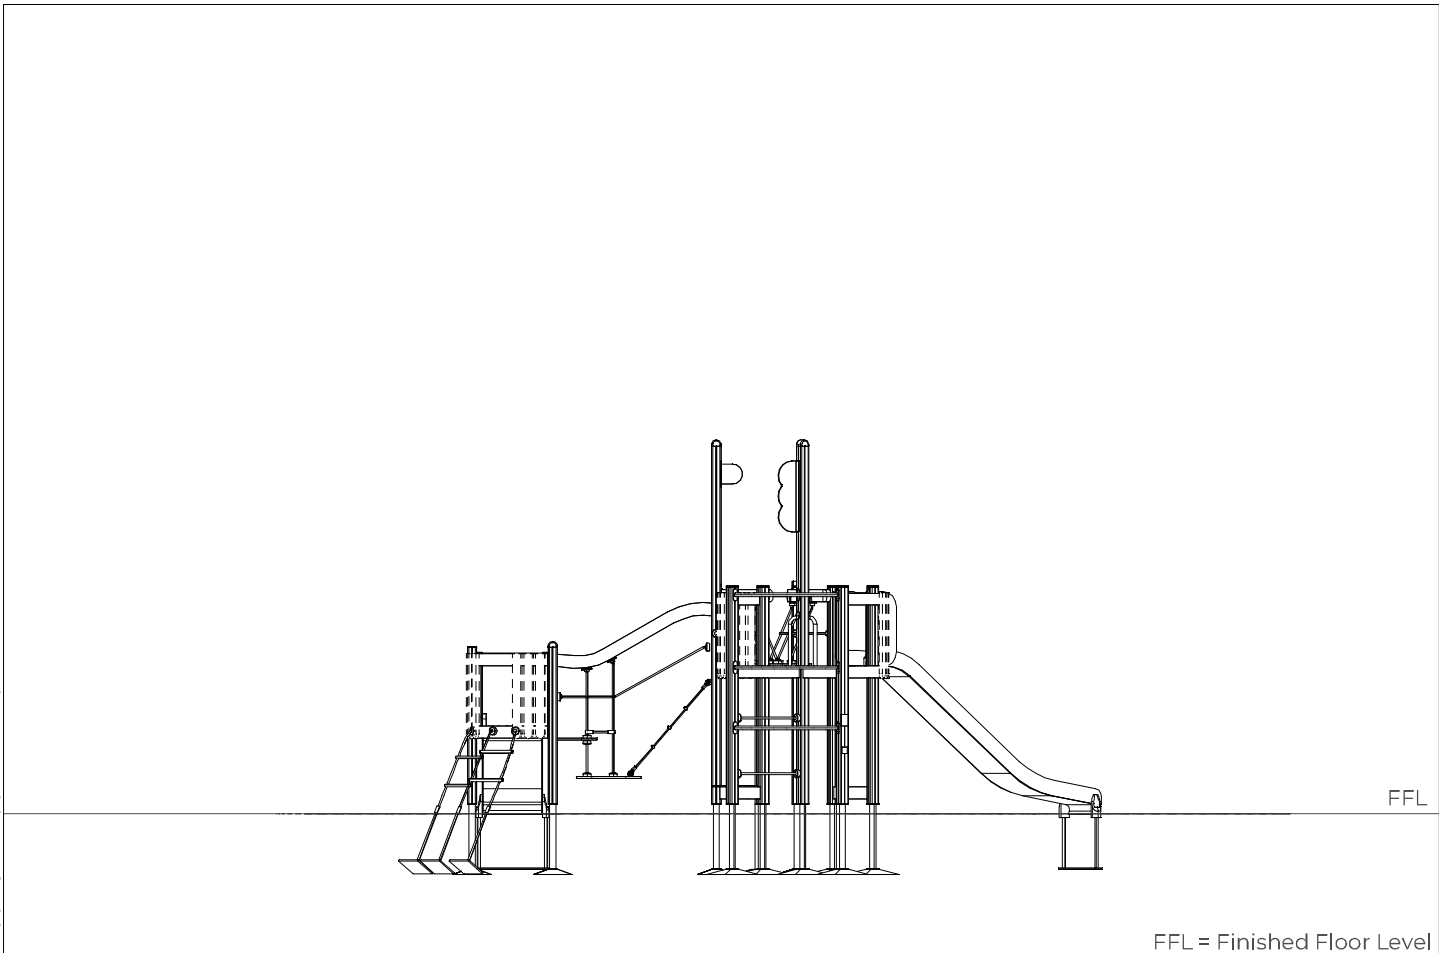

Grid size = 1000 mm

- EN/AS Impact Area 54 m<sup>2</sup>
- - - Falling Space 55 m<sup>2</sup>
- Max Falling Height 2260 mm

FFL = Finished Floor Level

FFL = Finished Floor Level

1:50

A

B

C