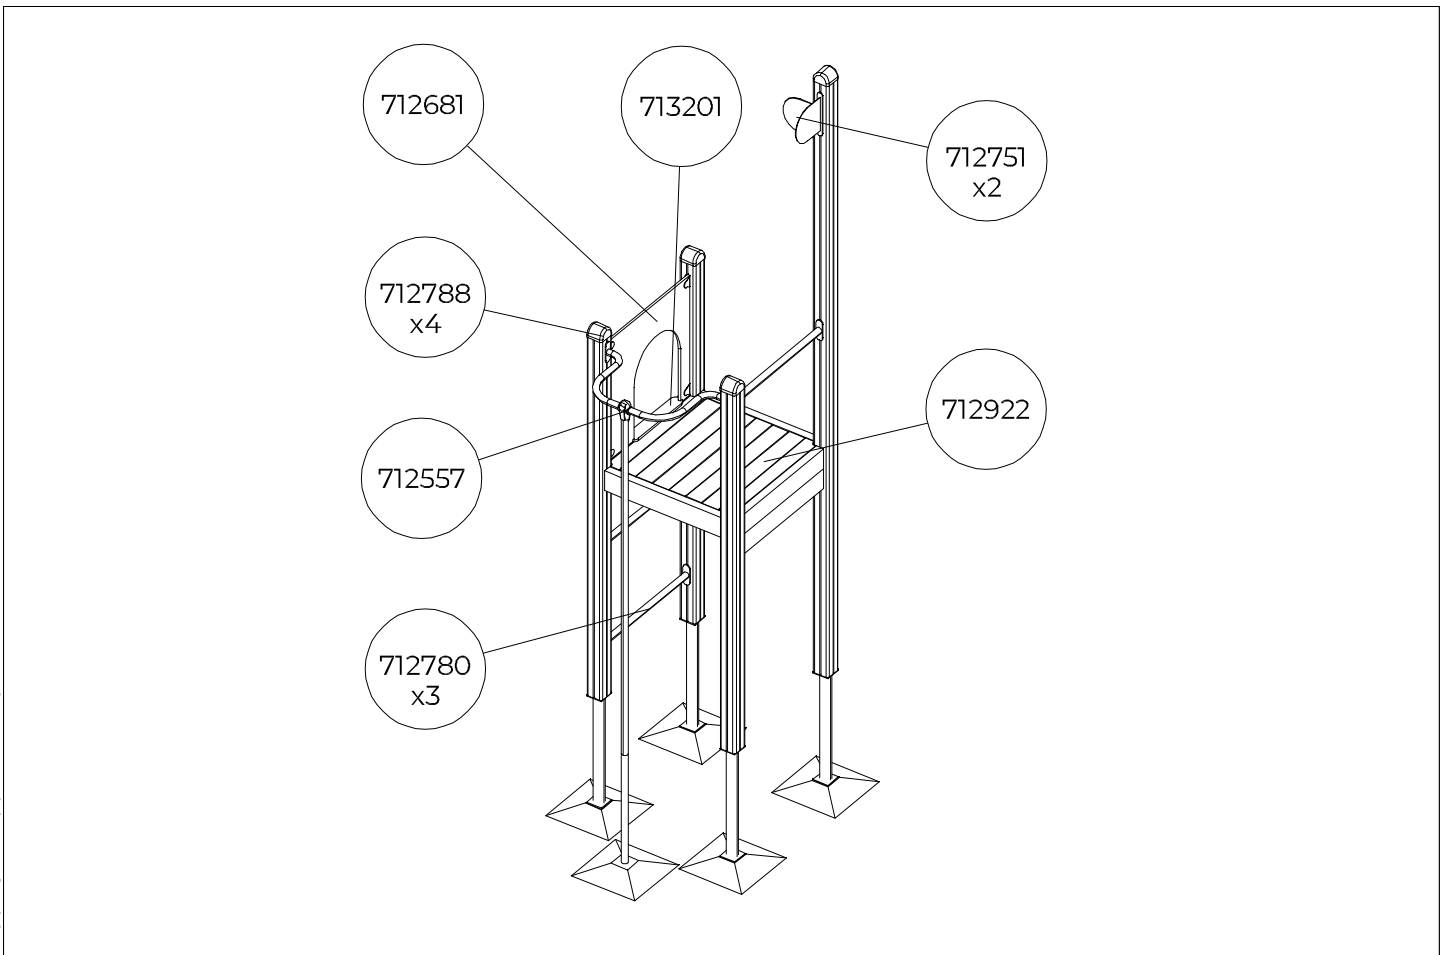

Grid size = 1000 mm

- EN/AS Impact Area 54 m<sup>2</sup>
- - - Falling Space 55 m<sup>2</sup>
- Max Falling Height 2260 mm

FFL = Finished Floor Level

FFL = Finished Floor Level

1:50

A

B

C