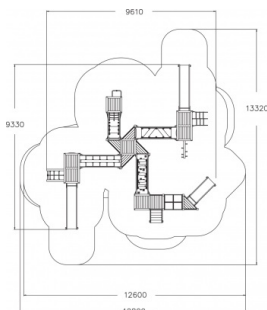

Valhoogte 1.970 mm

Downloads:

Installatiehandleiding

DWG bestand

Certificaat

Lappset Interactive

Movement for every heartbeat

The general terms of Lappset Yalp B.V. deposited at the chamber of commerce apply to all our transactions.