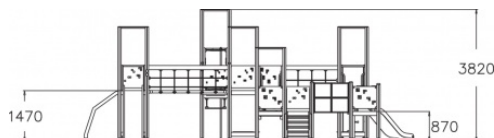

Valhoogte 1.970 mm

Downloads:

Installatiehandleiding

DWG bestand

Certificaat

Lappset Interactive

Movement for every heartbeat

The general terms of Lappset Yalp B.V. deposited at the chamber of commerce apply to all our transactions.