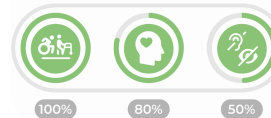

Downloads:

[Installatiehandleiding](#)

[DWG bestand](#)

Tero Sign

F24906M

Inclusivity

Body Mind Sensory

Heartbeat

Physical Emotional Age group

Accessibility

Body Mind Sensory

LAPPSET