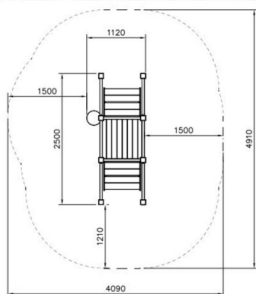

Valhoogte 510 mm

Downloads:

Installatiehandleiding

DWG bestand

Lappset Interactive

Movement for every heartbeat

The general terms of Lappset Yalp B.V. deposited at the chamber of commerce apply to all our transactions.