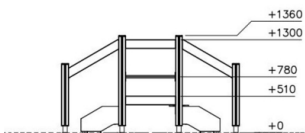

Valhoogte 510 mm

Downloads:

Installatiehandleiding

DWG bestand

Lappset Interactive

Movement for every heartbeat

The general terms of Lappset Yalp B.V. deposited at the chamber of commerce apply to all our transactions.